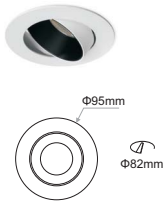

- Whisper is a high aesthetically downlight available recessed or trimless.
- It is available either round or square.
- WHISPER DEEP version is also available for LED lamps.
- Luminaire outer trim material: aluminium.
- Outer trim available in black or white as standard but custom colours also available upon request.
- 3 SDCM
- L90/B10 50000h
- Low UGR ensuring visual comfort (UGR<15 for DEEP version models).
- Selection of IP protection: either IP20 or IP54 (face only).

Model	Shape*	Luminaire Colour:	Lamp Holder	Accessories
<b>WHISPER RC DEEP LL</b> <i>(WHISPER RC DEEP LL)</i>	Round (RD) Square (SQ)	White/White (WW) White/Black (WB) Black/Black (BB) Black/White (BW)	GU10 (max 7.5W) (G1)	(XX)  COVER Standard (0X) Honeycomb (1X) Linear Spread (2X) Softening Lens (3X)  IP RATE IP20 (0X) IP54 (1X)
<b>WHISPER ADJ DEEP LL</b> <i>(WHISPER A DEEP LL)</i>				

WHISPER RD BL

ZM6/ ZM13

WHISPER RD BL

**WHISPER RC**

**WHISPER RC DEEP LL**

**WHISPER ADJ**

**WHISPER ADJ DEEP LL**