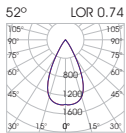

ST6/ ST12/ ST18/ WD6/ WD12/ TW6/ TW12

WHISPER RD BL