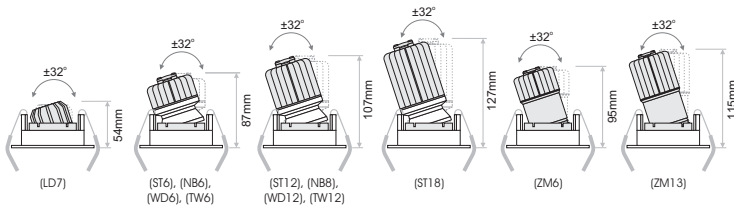

Model	Shape*	Luminaire Colour:	Lamp Holder	Accessories
<b>WHISPER RC DEEP LL</b> <i>(WHISPER RC DEEP LL)</i>	Round (RD) Square (SQ)	White/White (WW) White/Black (WB) Black/Black (BB) Black/White (BW)	GU10 (max 7.5W) (G1)	(XX)  COVER Standard (0X) Honeycomb (1X) Linear Spread (2X) Softening Lens (3X)  IP RATE IP20 (0X) IP54 (1X)
<b>WHISPER ADJ DEEP LL</b> <i>(WHISPER A DEEP LL)</i>				

WHISPER RD BL

ZM6/ ZM13

WHISPER RD BL

**WHISPER RC**

**WHISPER RC DEEP LL**

**WHISPER ADJ**

**WHISPER ADJ DEEP LL**