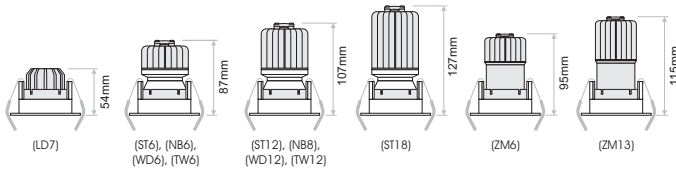

- Whisper is a high aesthetically downlight available recessed or trimless.
- It is available either round or square.
- WHISPER DEEP version is also available for LED lamps.
- Luminaire outer trim material: aluminium.
- Outer trim available in black or white as standard but custom colours also available upon request.
- 3 SDCM
- L90/B10 50000h
- Low UGR ensuring visual comfort (UGR<15 for DEEP version models).
- Selection of IP protection: either IP20 or IP54 (face only).

Model	Shape*	Luminaire Colour:	Lamp Holder	Accessories
<b>WHISPER RC DEEP LL</b> <i>(WHISPER RC DEEP LL)</i>	Round (RD) Square (SQ)	White/White (WW) White/Black (WB) Black/Black (BB) Black/White (BW)	GU10 (max 7.5W) (G1)	(XX)  COVER Standard (0X) Honeycomb (1X) Linear Spread (2X) Softening Lens (3X)  IP RATE IP20 (0X) IP54 (1X)
<b>WHISPER ADJ DEEP LL</b> <i>(WHISPER A DEEP LL)</i>				

WHISPER RD BL

ZM6/ ZM13

WHISPER RD BL

**WHISPER RC**

**WHISPER RC DEEP LL**

**WHISPER ADJ**

**WHISPER ADJ DEEP LL**