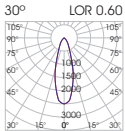

LD7

WHISPER RD BL