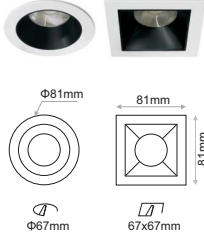

- Whisper is a high aesthetically downlight available recessed or trimless.
- It is available either round or square.
- WHISPER DEEP version is also available for LED lamps.
- Luminaire outer trim material: aluminium.
- Outer trim available in black or white as standard but custom colours also available upon request.
- 3 SDCM
- L90/B10 50000h
- Low UGR ensuring visual comfort (UGR<15 for DEEP version models).
- Selection of IP protection: either IP20 or IP54 (face only).

Model	Shape*	Luminaire Colour:	Lamp Holder	Accessories
<b>WHISPER RC DEEP LL</b> <i>(WHISPER RC DEEP LL)</i>	Round (RD) Square (SQ)	White/White (WW) White/Black (WB) Black/Black (BB) Black/White (BW)	GU10 (max 7.5W) (G1)	(XX)  COVER Standard (0X) Honeycomb (1X) Linear Spread (2X) Softening Lens (3X)  IP RATE IP20 (0X) IP54 (1X)
<b>WHISPER ADJ DEEP LL</b> <i>(WHISPER A DEEP LL)</i>				

WHISPER RD BL

ZM6/ ZM13

WHISPER RD BL

**WHISPER RC**

**WHISPER RC DEEP LL**

**WHISPER ADJ**

**WHISPER ADJ DEEP LL**