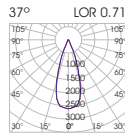

WHISPER SQ BL